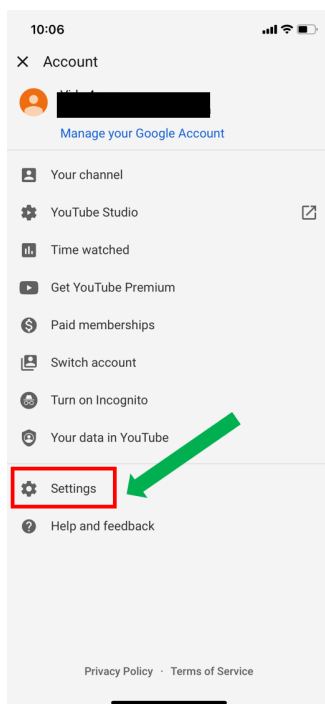

### What do I need?

A YouTube account (Email & Password)

# YouTube App guide

Open up the YouTube app and click your username located in the top right-hand corner.

# YouTube App guide

Tap to 'Settings'.